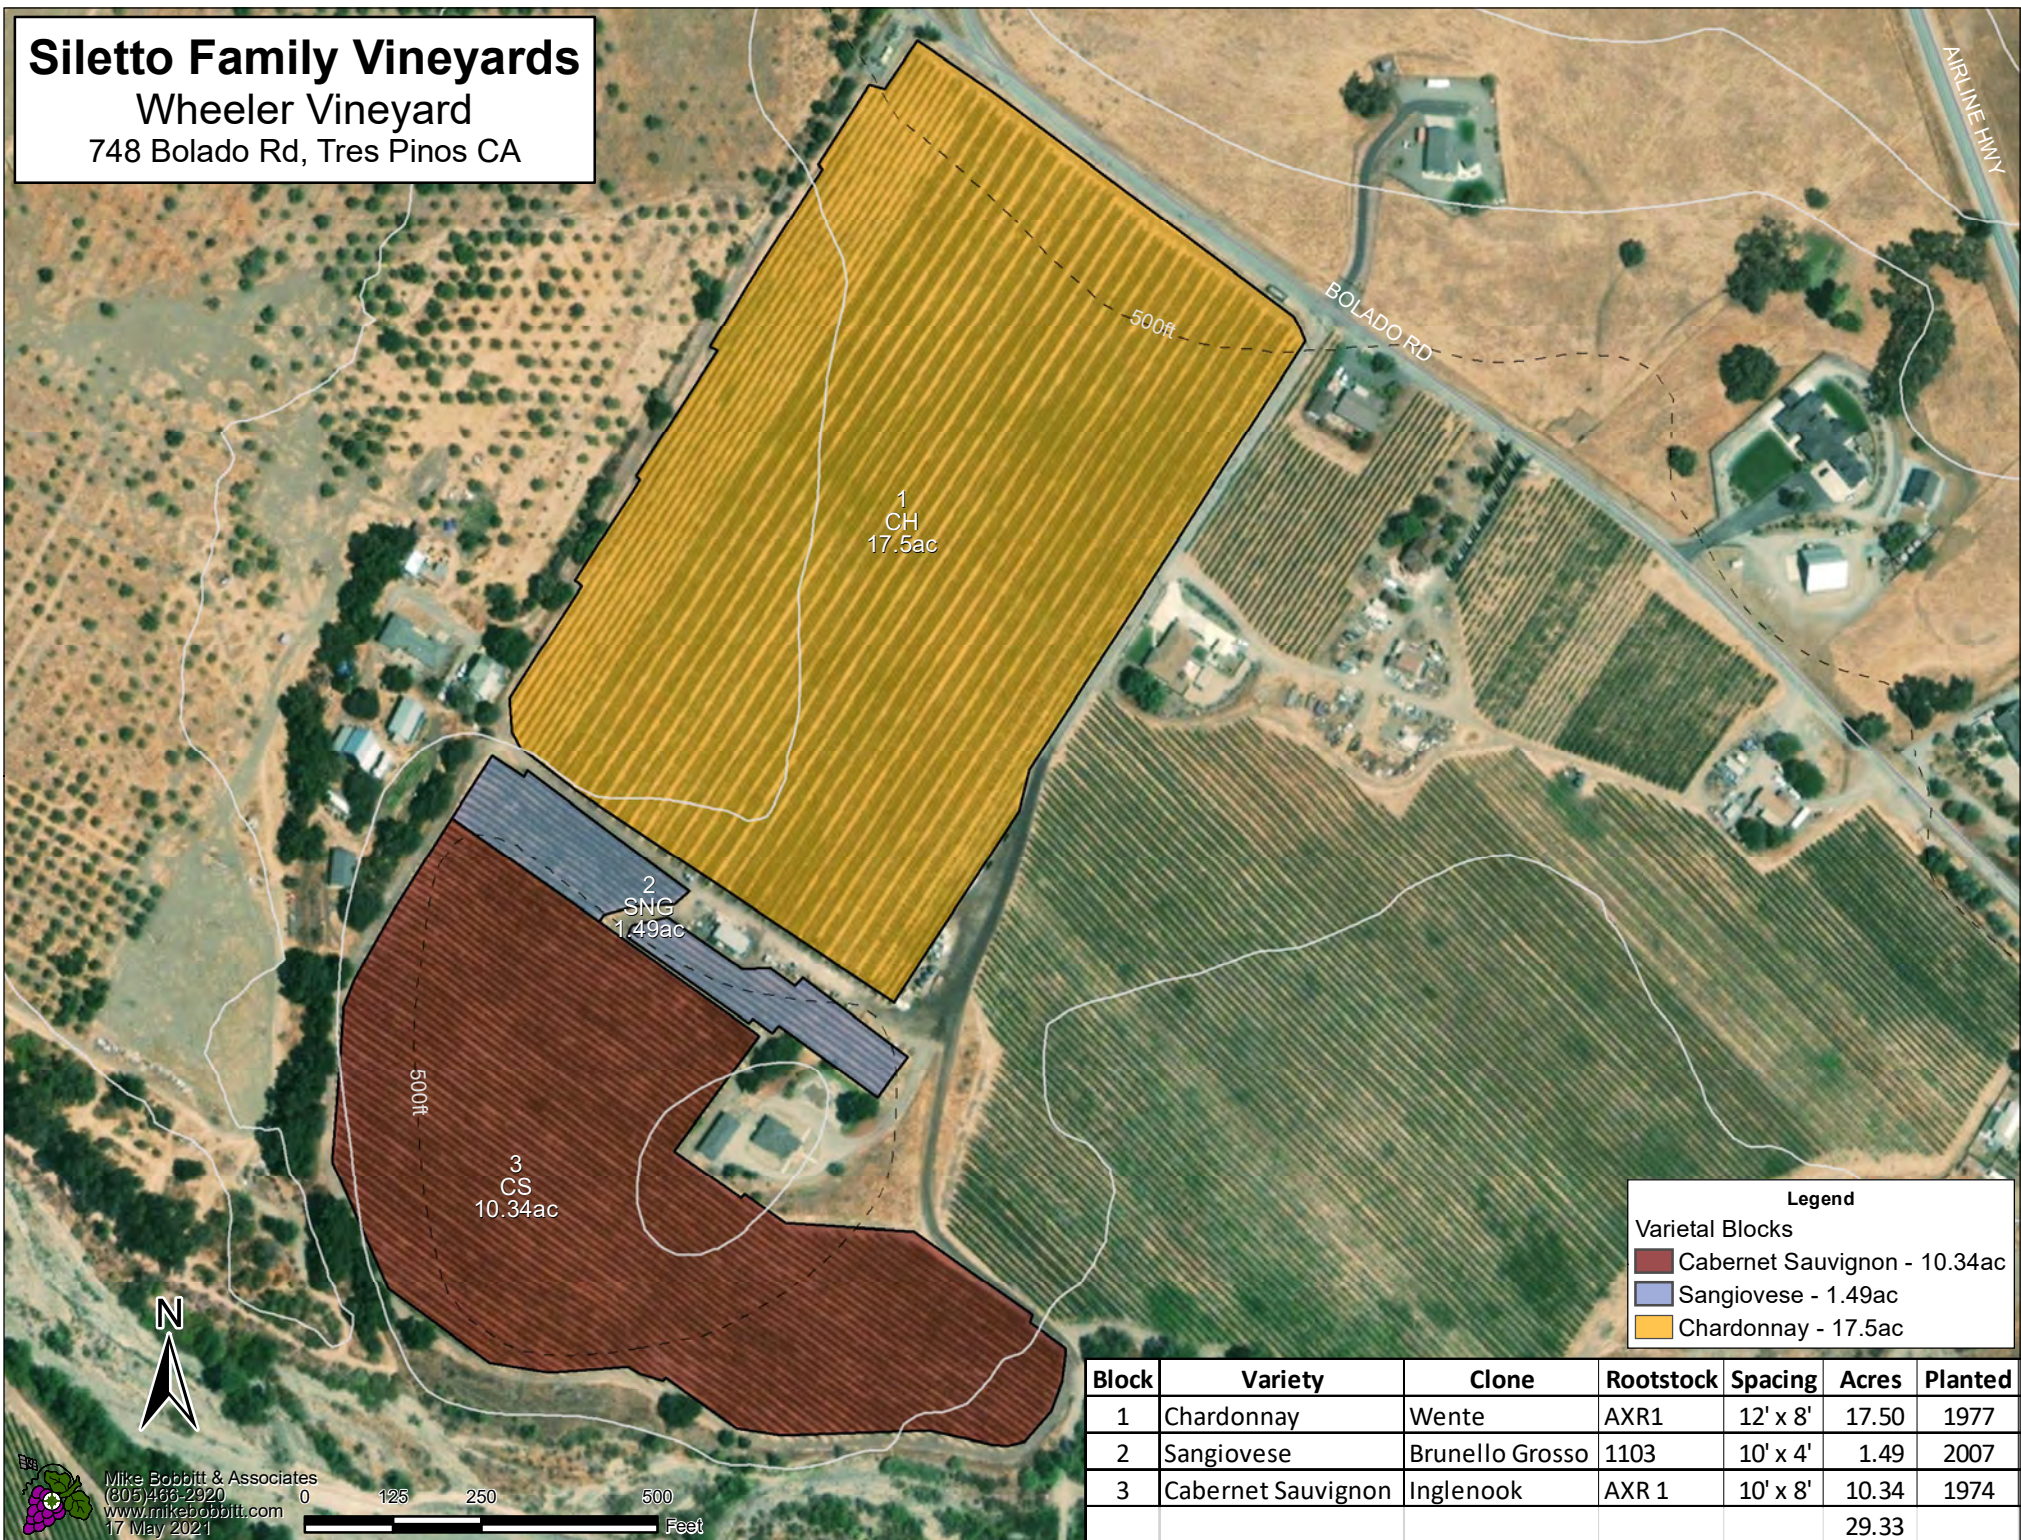

Siletto Family Vineyards

Wheeler Vineyard

748 Bolado Rd, Tres Pinos CA

Legend

Varietal Blocks

- Cabernet Sauvignon - 10.34ac
- Sangiovese - 1.49ac
- Chardonnay - 17.5ac

Block	Variety	Clone	Rootstock	Spacing	Acres	Planted
1	Chardonnay	Wente	AXR1	12' x 8'	17.50	1977
2	Sangiovese	Brunello Grosso	1103	10' x 4'	1.49	2007
3	Cabernet Sauvignon	Inglenook	AXR 1	10' x 8'	10.34	1974
					29.33	